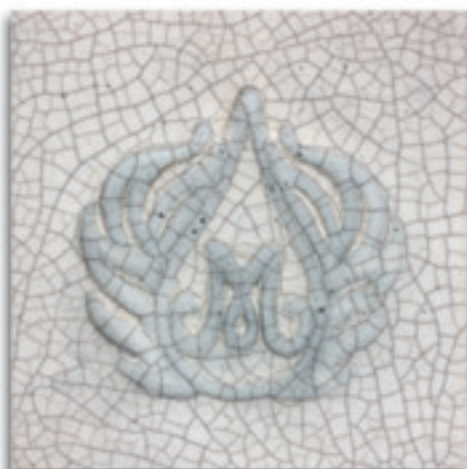

NEW Stoneware Glazes

SW-002
Matte Clear

SW-003
Crackle Matte Clear

SW-124
Matte Maycoshino

SW-125
Purple Mint

SW-126
Polished Pebbles

SW-127
Olivine

"America's Finest Colors"