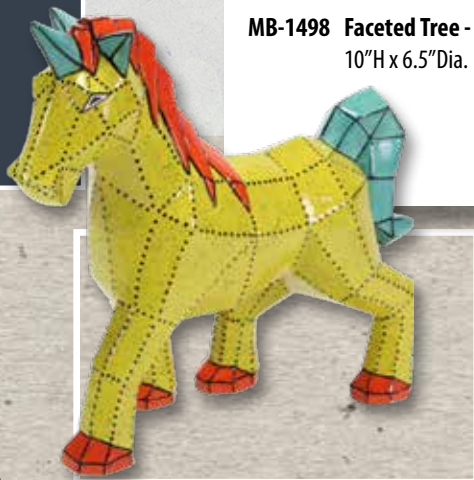

FACETED ANIMALS & SHAPES

- **MB-1430 Faceted Rhino** 2/case
  6.5"H x 12.5"L
- **MB-1431 Faceted Giraffe** 2/case
  14.5"H x 8.5"L
- **MB-1459 Faceted Elephant** 2/case
  10.25"L x 7.5"H x 6.25"W
- **MB-1476 Faceted Lion** 2/case
  8.75"H x 4.5"W
- **MB-1477 Faceted Owl** 2/case
  12.25"H x 6.5"W x 6"Dia.
- **MB-1491 Faceted Fox** 4/case
  9.5"H x 5.5"W
- **MB-1492 Faceted Turtle** 4/case
  10.75"L x 6.5"W
- **MB-1516 Faceted Dog** 4/case
  9.75"H x 9.5"L x 5.75"W
- **MB-1517 Faceted Cat** 4/case
  9.25"H x 5"L x 6.25"W
- **MB-1538 Faceted Unicorn** 4/case
  9"L x 3.5"W x 8.5"H
- **MB-1539 Faceted Llama** 4/case
  7.25"L x 3.75"W x 9.5"H
- **MB-1540 Faceted Bear** 4/case
  9.75"L x 3.75"W x 5.25"H
- **MB-1547 Faceted Dragon** 4/case
  10.375"L x 5.75"W x 6"H
- **MB-1548 Faceted T-Rex** 4/case
  10.25"L x 4.25"W x 6.375"H
- **MB-1466 Faceted Vase** 3/case
  10"H x 4.5"W
- **MB-1467 Faceted Bud Vase** 4/case
  6"H x 4"W
- **MB-1515 Faceted Skull** 4/case
  7.75"L x 4.5"W x 5.75"H
- **MB-1499 Faceted Star** 6/case
  7.5"H x 8"W x 2.25"Dia.
- **MB-1497 Faceted Tree - 7"** 6/case
  7.25"H x 3.75"Dia.
- **MB-1498 Faceted Tree - 10"** 4/case
  10"H x 6.5"Dia.

Marketing Tip

Display groups of similar items together, such as our faceted animals and containers to create impact and support the design trend.