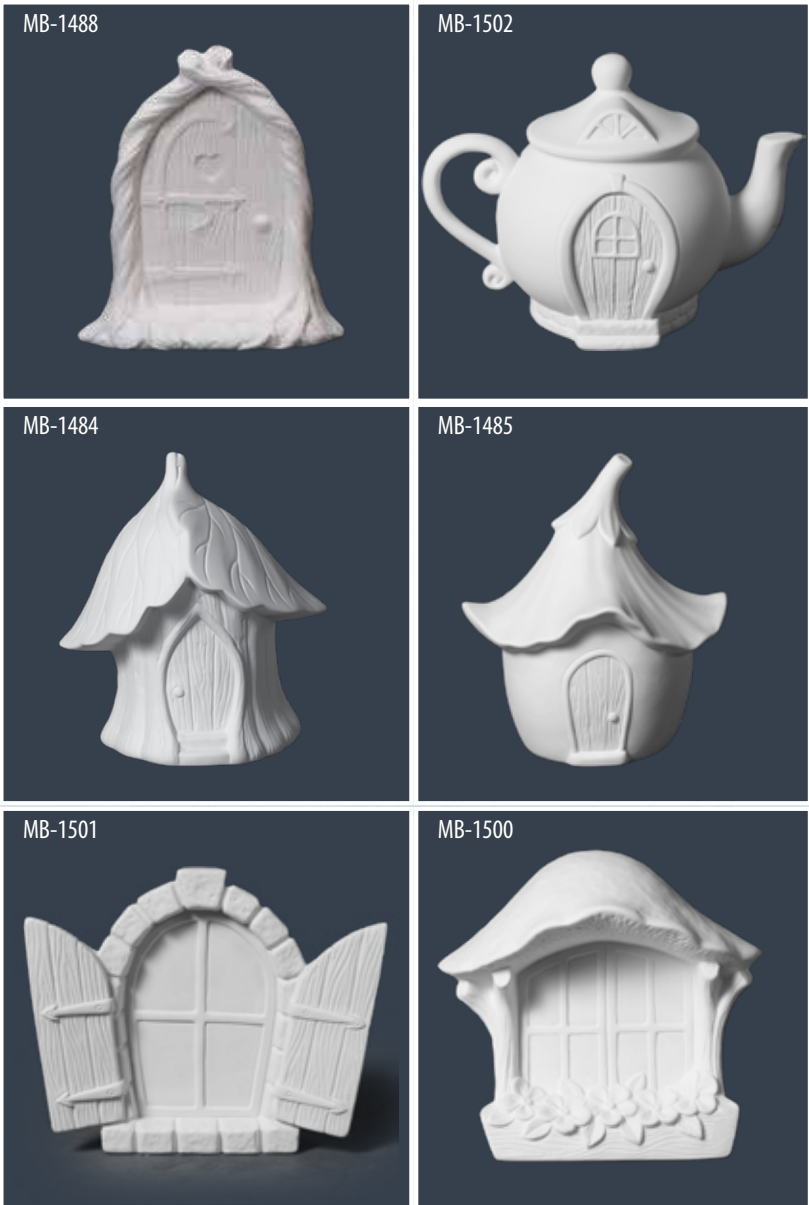

1. **ANIMALS**
2. **MB-961 Sea Turtle** 12/case
     4" L x 3.5" W
   - **MB-714 Medium Gecko** 8/case
     10" L x 6.5" W
   - **MB-645 Medium Frog Wall Climber** 4/case
     12" L
   - **MB-877 Playful Puppies - Asst of 3** 12/case
     3.25" H x 2" W
   - **MB-878 Curious Kittens Asst of 3** 12/case
     3.25" H x 2.5" W
   - **MB-842 Precious Pony** 12/case
     6" H x 6.5" L
   - **MB-980 Crouching Dragon** 6/case
     3" H x 3" W x 3.75" D
   - **MB-981 Standing Dragon** 6/case
     4" H x 3.5" W
   - **MB-1119 Hareball Bunny Baby** 6/case
     3.5" H x 3" W x 4.25" L
   - **MB-1118 Hareball Bunny** 6/case
     4.5" H x 4.5" W x 6.5" L
3. **FAIRY GARDEN**
4. **MB-1488 Fairy Door** 6/case
     6.75" H x 6" W x 1.5" D
   - **MB-1502 Teapot Fairy House** 6/case
     5" H x 7" W x 4.25" D
   - **MB-1484 Tree Stump Fairy House** 6/case
     6" H x 5.5" W x 4" D
   - **MB-1485 Flower Fairy House** 6/case
     6" H x 5.5" W x 5.75" D
   - **MB-1501 Fairy Window w/Shutters** 6/case
     5" H x 6" W x 1.25" D
   - **MB-1500 Fairy Window w/ Awning** 6/case
     5.5" H x 5.75" W x 2.5" D

Product Tip

Inspired by nature, Elements™ and Elements™ Chunkies add visual interest, earthy hues, and dimension to low fire (cone 04) bisque.