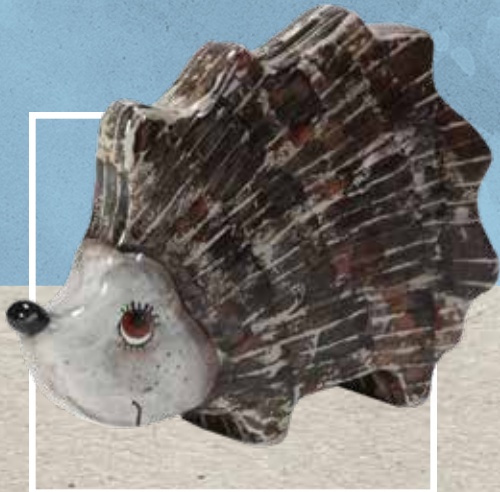

Decorating Tips

As artists, we are constantly looking for creative and innovative techniques in our design. Achieving specific effects sometimes requires non-traditional studio tools and materials including a cardboard paper tube (pictured below), horse hair, feathers, string, sponges, liquid dish soap, raffia, eyelash yarn, shop towels, and more.