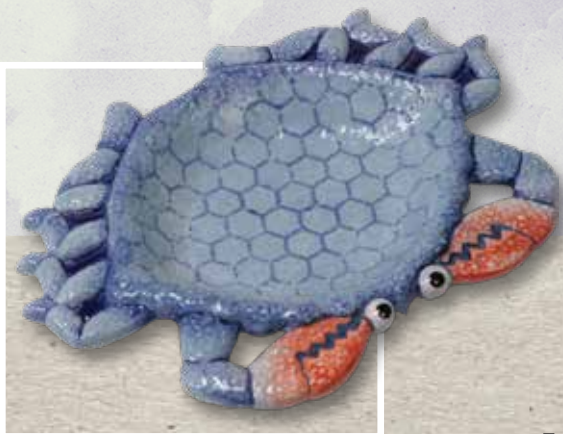

DISHES & PLATES

- **MB-1505 Cactus Dish** 6/case
  9.5"L x 8.5"W x 1"Dia.
- **MB-1509 Sea Turtle Dish** 6/case
  8.75"L x 7.75"W x 1.25"H
- **MB-1510 Octopus Dish** 6/case
  7.5"L x 7.5"W x 1"H
- **MB-1511 Crab Dish** 6/case
  9.25"L x 6.5"W x 1"H
- **MB-1523 Rama Llama Dish** 6/case
  9.25"L x 7.25"W x 1"H
- **MB-1518 Mermaid Dish** 6/case
  9.25"L x 6"W x 1.25"Dia.
- **MB-1522 Frieda Flamingo Dish** 6/case
  10"L x 7"W x 1.5"H
- **MB-1381 Seahorse Dish** 8/case
  9.25"L x 1"H
- **MB-1379 Starfish Dish** 8/case
  7.75"W x 1.5"H
- **MB-1380 Shell Dish** 8/case
  6.75"W x 1.5"H
- **MB-1521 Magical Unicorn Dish** 6/case
  9.5"L x 7"W x 1.25"H
- **MB-1429 Whale Plate - Large** 6/case
  7"W x 10.5"L
- **MB-1542 Camper Dish** 6/case
  9.375"L x 6.25"W x 1"H
- **MB-1435 House Plate** 6/case
  8.5"L x 8.75"W

BOWLS, JARS & TRAYS

- **MB-1368 Splash Bowl** 6/case
  3.75"H x 8.25"W
- **MB-125 Ruffle Ware Biscotti Jar** 4/case
  10"H x 7"W
- **MB-1064 Tray** 6/case
  1.25"H x 16.25"L x 5.5"W

Decorating Tip

Foundations® glazes aren't just for background designs. We like to decorate bisque with Stroke & Coat® or Designer Liner then apply Foundations® Sheers on top! These translucent glazes add a soft touch of color and allow textured designs to show through.