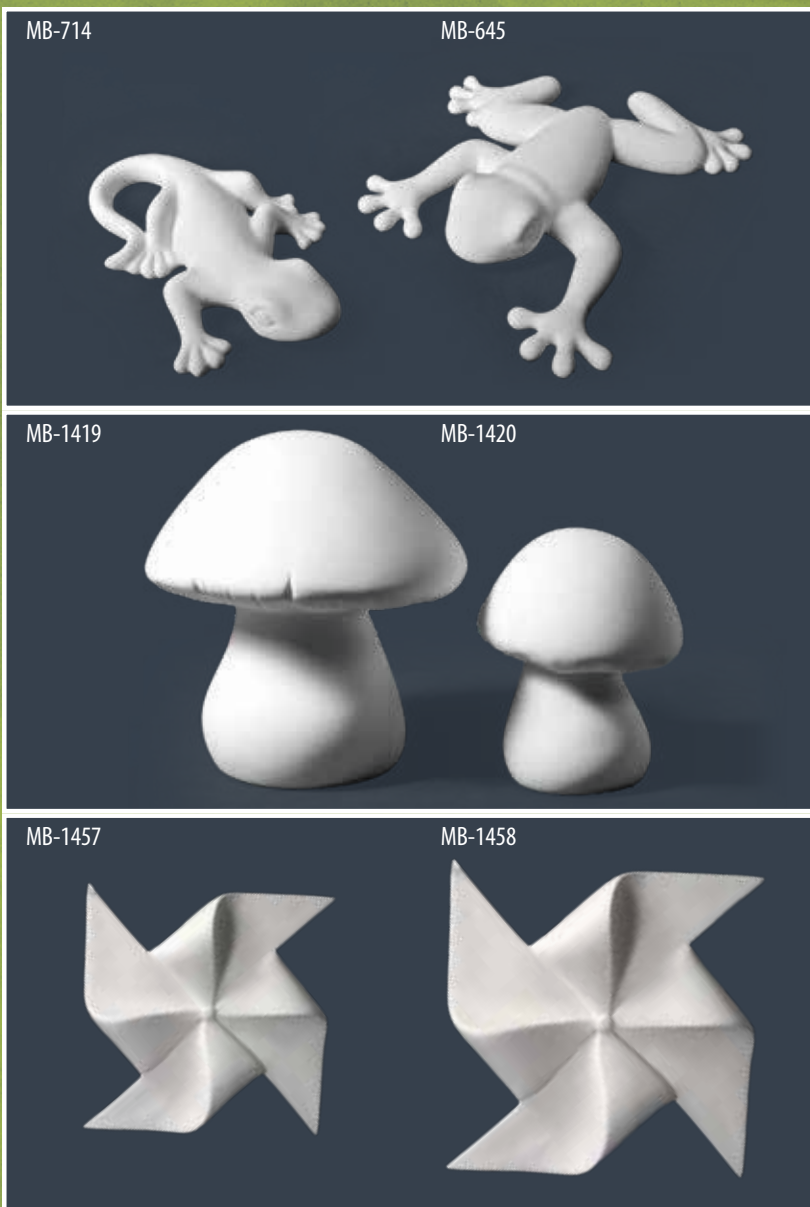

GARDEN DECOR

- **MB-1327 Koi Fish** 2/case
  6.5"H x 14"L
- **MB-1424 Fancy Goldfish** 2/case
  7.25"H x 6.5"W x 13.5"L
- **MB-1361 Small Koi** 2/case
  5.5"H x 11.5"L
- **MB-1359 Asian Dragon** 2/case
  4"W x 9"H x 15"L
- **MB-1360 Peacock 14"** 2/case
  7"W x 9.5"H x 14"L
- **MB-1301 Birds (2 designs 3 of each)** 6/case
  4"L x 2.75"H
- **MB-714 Medium Gecko** 8/case
  10"L x 6.5"W
- **MB-645 Medium Frog Wall Climber** 4/case
  6.75"H x 6"W x 1.5"Dia.
- **MB-1419 8" Garden Mushroom** 2/case
  8.25"H x 7.5"W
- **MB-1420 6" Garden Mushroom** 6/case
  6"H x 4.75"W
- **MB-1457 Pinwheel** 6/case
  6"L x 1.5"H x 6"W
- **MB-1458 Super Pinwheel** 4/case
  9"L x 1.875"H x 9"W

Product Tip

Snowfall isn't just for Christmas trees and winter scenes. Use it to create textured dots on shapes like our Garden Mushrooms.